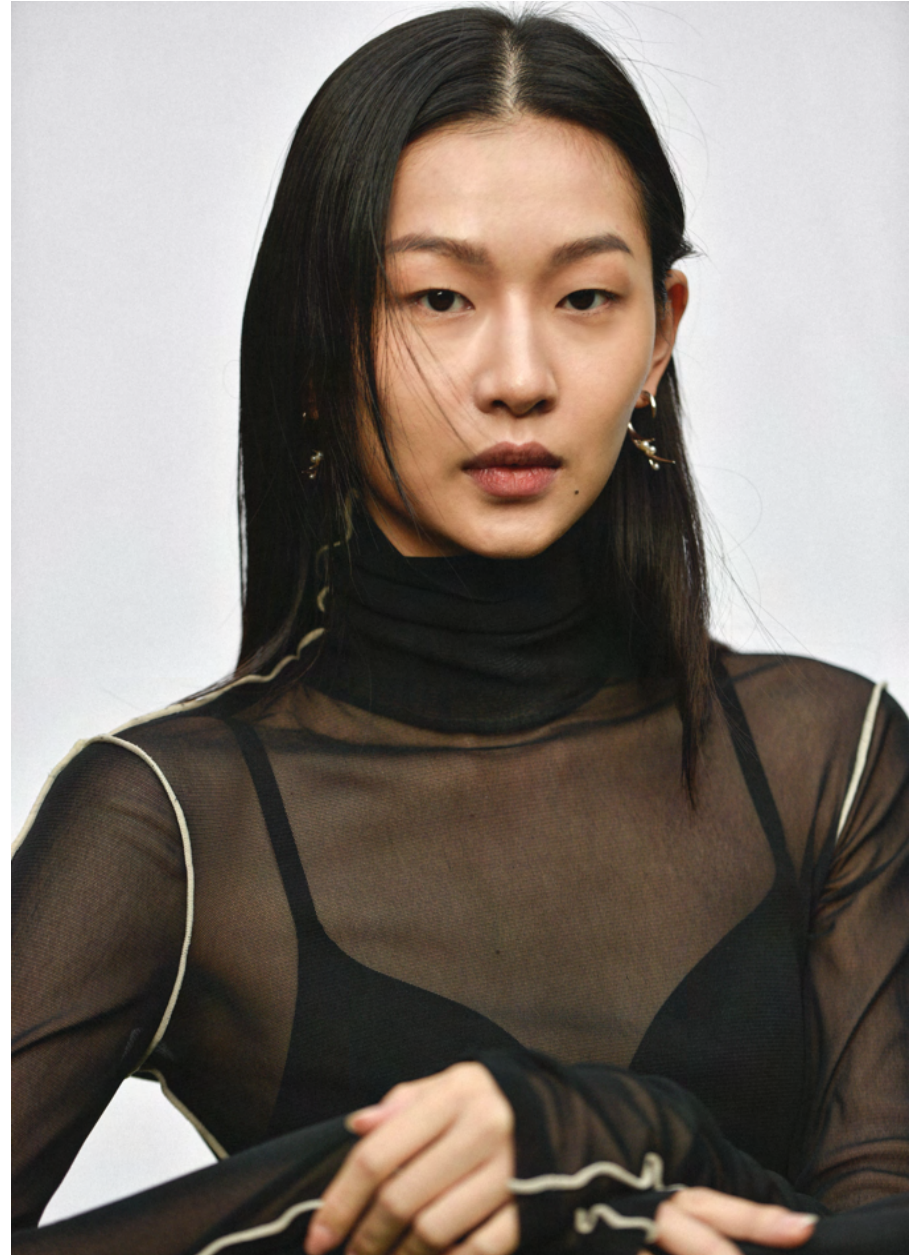

OVER:FACE

JESSICA CHEN

Height
178

Bust
77

Waist
61

Hips
88

Shoes
US8

Hair
Black

Eyes
Black

JESSICA CHEN

OVER:FACE
MODELS

JESSICA CHEN

OVER:FACE
MODELS

JESSICA CHEN

OVER:FACE
MODELS

JESSICA CHEN